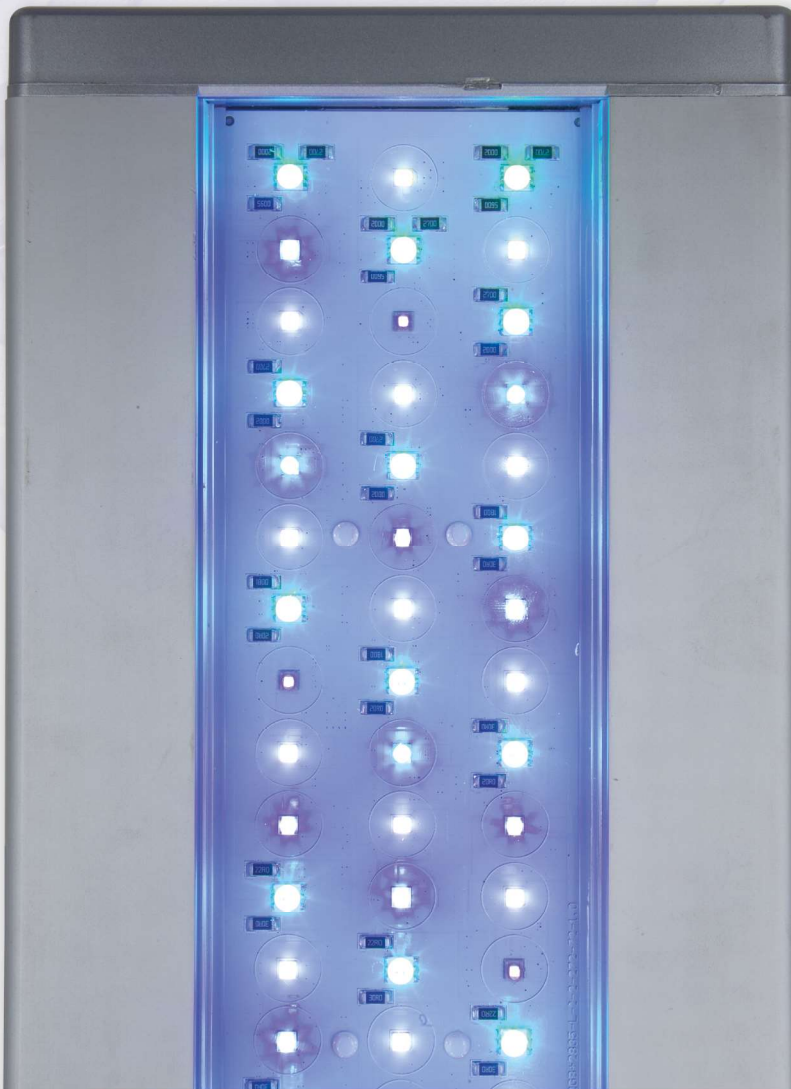

**SUNSTRIP
140
MARINE**

- Natural light spectrum
- Suitable for all marine aquariums
- Appealing, lean aluminum design
- Actinic spectrum

PRODUCT ADVANTAGES

- Polycarbonate (PC) coverage
- Environmental friendly due to the use of ecological material
- Secure operation with low-voltage technology
- Low heat development
- Available in various length and power ratings
- Various installations by optional SunStrip connectsystem

ENERGY EFFICIENCY

6-Pin-CONNECTOR

SunStrip 140 Marine

| Technical data: Solar Stinger® SunStrip 140 Marine | | | |
|--|-----------------------|-------------------------------|------------------------------|
| Driver: | DRV | Environment temperature: | -10°C/14°F up to +40°C/104°F |
| Operating Voltage: | 24 V | Nominal lifespan (25°C/77°F): | > 25,000 hours |
| Mains frequency: | - | Energy efficiency class: | A |
| LED Producer: | 3030/Cree, 5050, 2835 | Coverage: | PMMA |
| Dimmable: | Yes/CON | Product color: | Silver |
| Light control: | 120° | Housing: | Aluminum |
| Protection type: | IP67 | Certificate /Norm: | CE/RoHS |

Solar Stinger® SunStrip 140 Marine

| Item | Item-No.: | Size in mm/in: L x W x H | Color temperature | Luminous flux | Input power | Weight (kg)/(lb) |
|----------------------|-----------|----------------------------|----------------------|---------------|-------------|------------------|
| 300mm/11,81in / 42W | 00011526 | 300/11,81x150/5,91x29/1,14 | 25000 K / Adjustable | 1430 lm | 42 Watt | 0,900/1,98 |
| 450mm/17,72in / 63W | 00011527 | 450/17,72x150/5,91x29/1,14 | 25000 K / Adjustable | 2600 lm | 63 Watt | 1,300/2,87 |
| 600mm/23,62in / 84W | 00011528 | 600/23,62x150/5,91x29/1,14 | 25000 K / Adjustable | 2748 lm | 84 Watt | 1,700/3,75 |
| 900mm/35,43in / 126W | 00011529 | 900/35,43x150/5,91x29/1,14 | 25000 K / Adjustable | 4179 lm | 117,2 Watt | 2,500/5,51 |