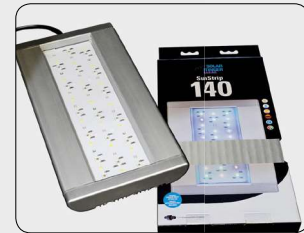

**SUNSTRIP
140
MARINE**

- Natural light spectrum
- Suitable for all marine aquariums
- Appealing, lean aluminum design
- Actinic spectrum

PRODUCT ADVANTAGES

- Polycarbonate (PC) coverage
- Environmental friendly due to the use of ecological material
- Secure operation with low-voltage technology
- Low heat development
- Available in various length and power ratings
- Various installations by optional SunStrip connectsystem

ENERGY EFFICIENCY

6-Pin-CONNECTOR

SunStrip 140 Marine

| Technical data: Solar Stinger® SunStrip 140 Marine | | | |
|--|-----------------------|-------------------------------|------------------------------|
| Driver: | DRV | Environment temperature: | -10°C/14°F up to +40°C/104°F |
| Operating Voltage: | 24 V | Nominal lifespan (25°C/77°F): | > 25,000 hours |
| Mains frequency: | - | Energy efficiency class: | A |
| LED Producer: | 3030/Cree, 5050, 2835 | Coverage: | PMMA |
| Dimmable: | Yes/CON | Product color: | Silver |
| Light control: | 120° | Housing: | Aluminum |
| Protection type: | IP67 | Certificate /Norm: | CE/RoHS |

Solar Stinger® SunStrip 140 Marine

| Item | Item-No.: | Size in mm/in: L x W x H | Color temperature | Luminous flux | Input power | Weight (kg)/(lb) |
|----------------------|-----------|----------------------------|----------------------|---------------|-------------|------------------|
| 300mm/11,81in / 42W | 00011526 | 300/11,81x150/5,91x29/1,14 | 25000 K / Adjustable | 1430 lm | 42 Watt | 0,900/1,98 |
| 450mm/17,72in / 63W | 00011527 | 450/17,72x150/5,91x29/1,14 | 25000 K / Adjustable | 2600 lm | 63 Watt | 1,300/2,87 |
| 600mm/23,62in / 84W | 00011528 | 600/23,62x150/5,91x29/1,14 | 25000 K / Adjustable | 2748 lm | 84 Watt | 1,700/3,75 |
| 900mm/35,43in / 126W | 00011529 | 900/35,43x150/5,91x29/1,14 | 25000 K / Adjustable | 4179 lm | 117,2 Watt | 2,500/5,51 |